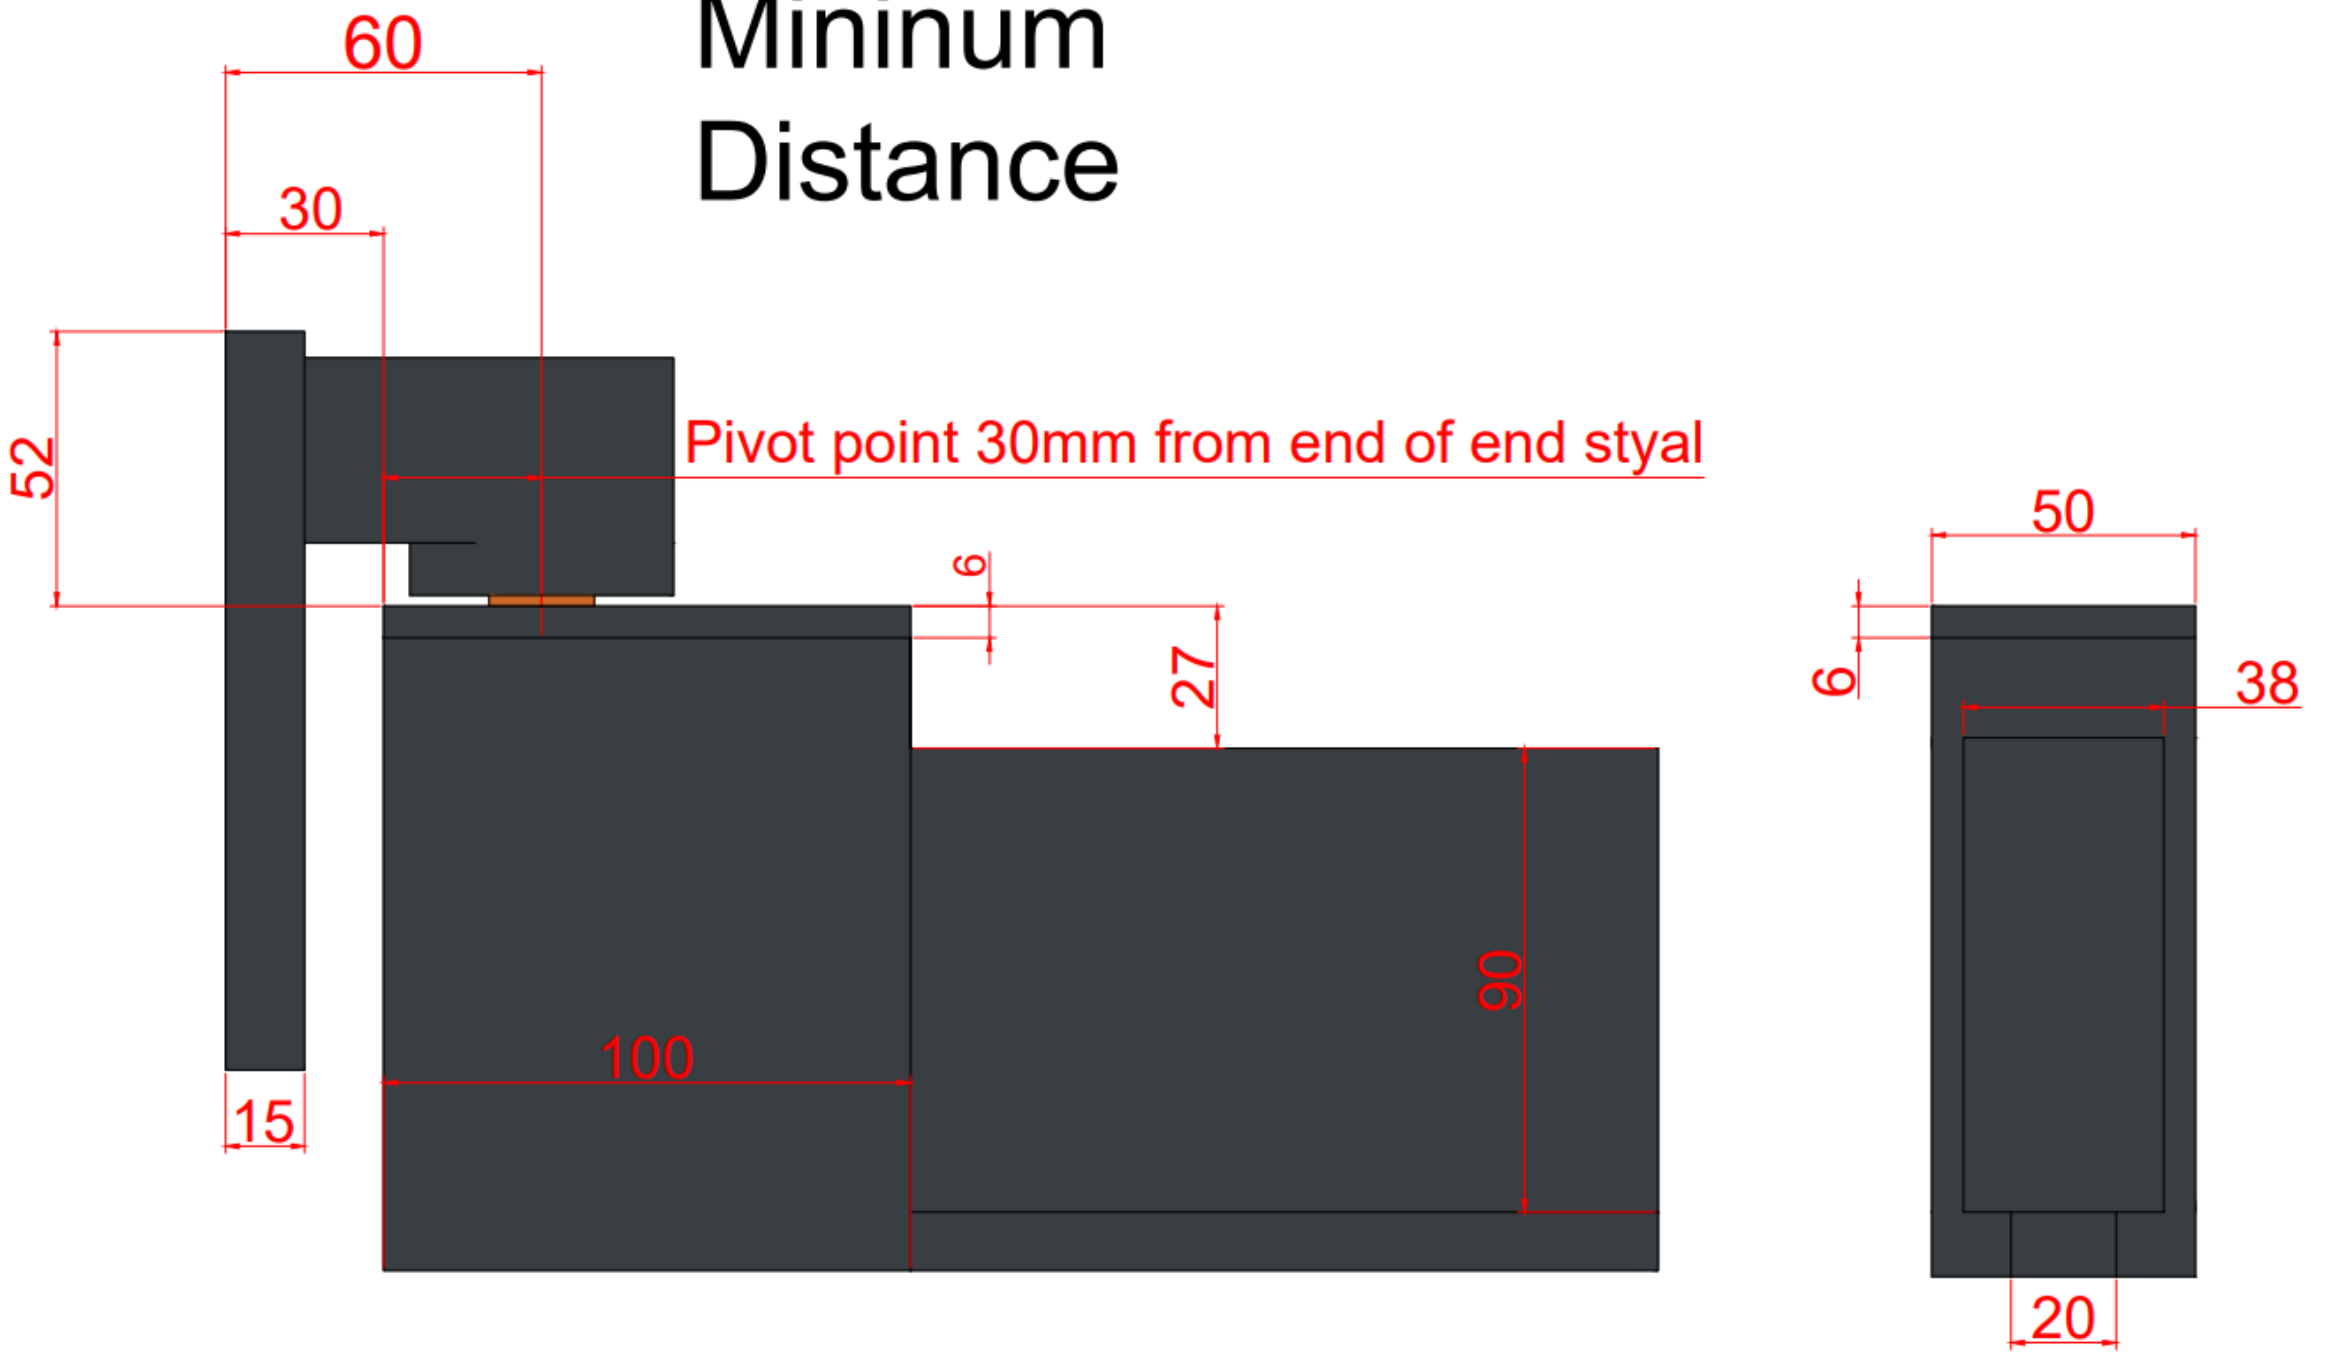

Hinge Specs for Edge Swing Range

Minimum Distance

Maximum Distance

Optional:

Wrap-around Hinge for flat topped finish

Lockable Drop Bolt

Included:

Ground Stop