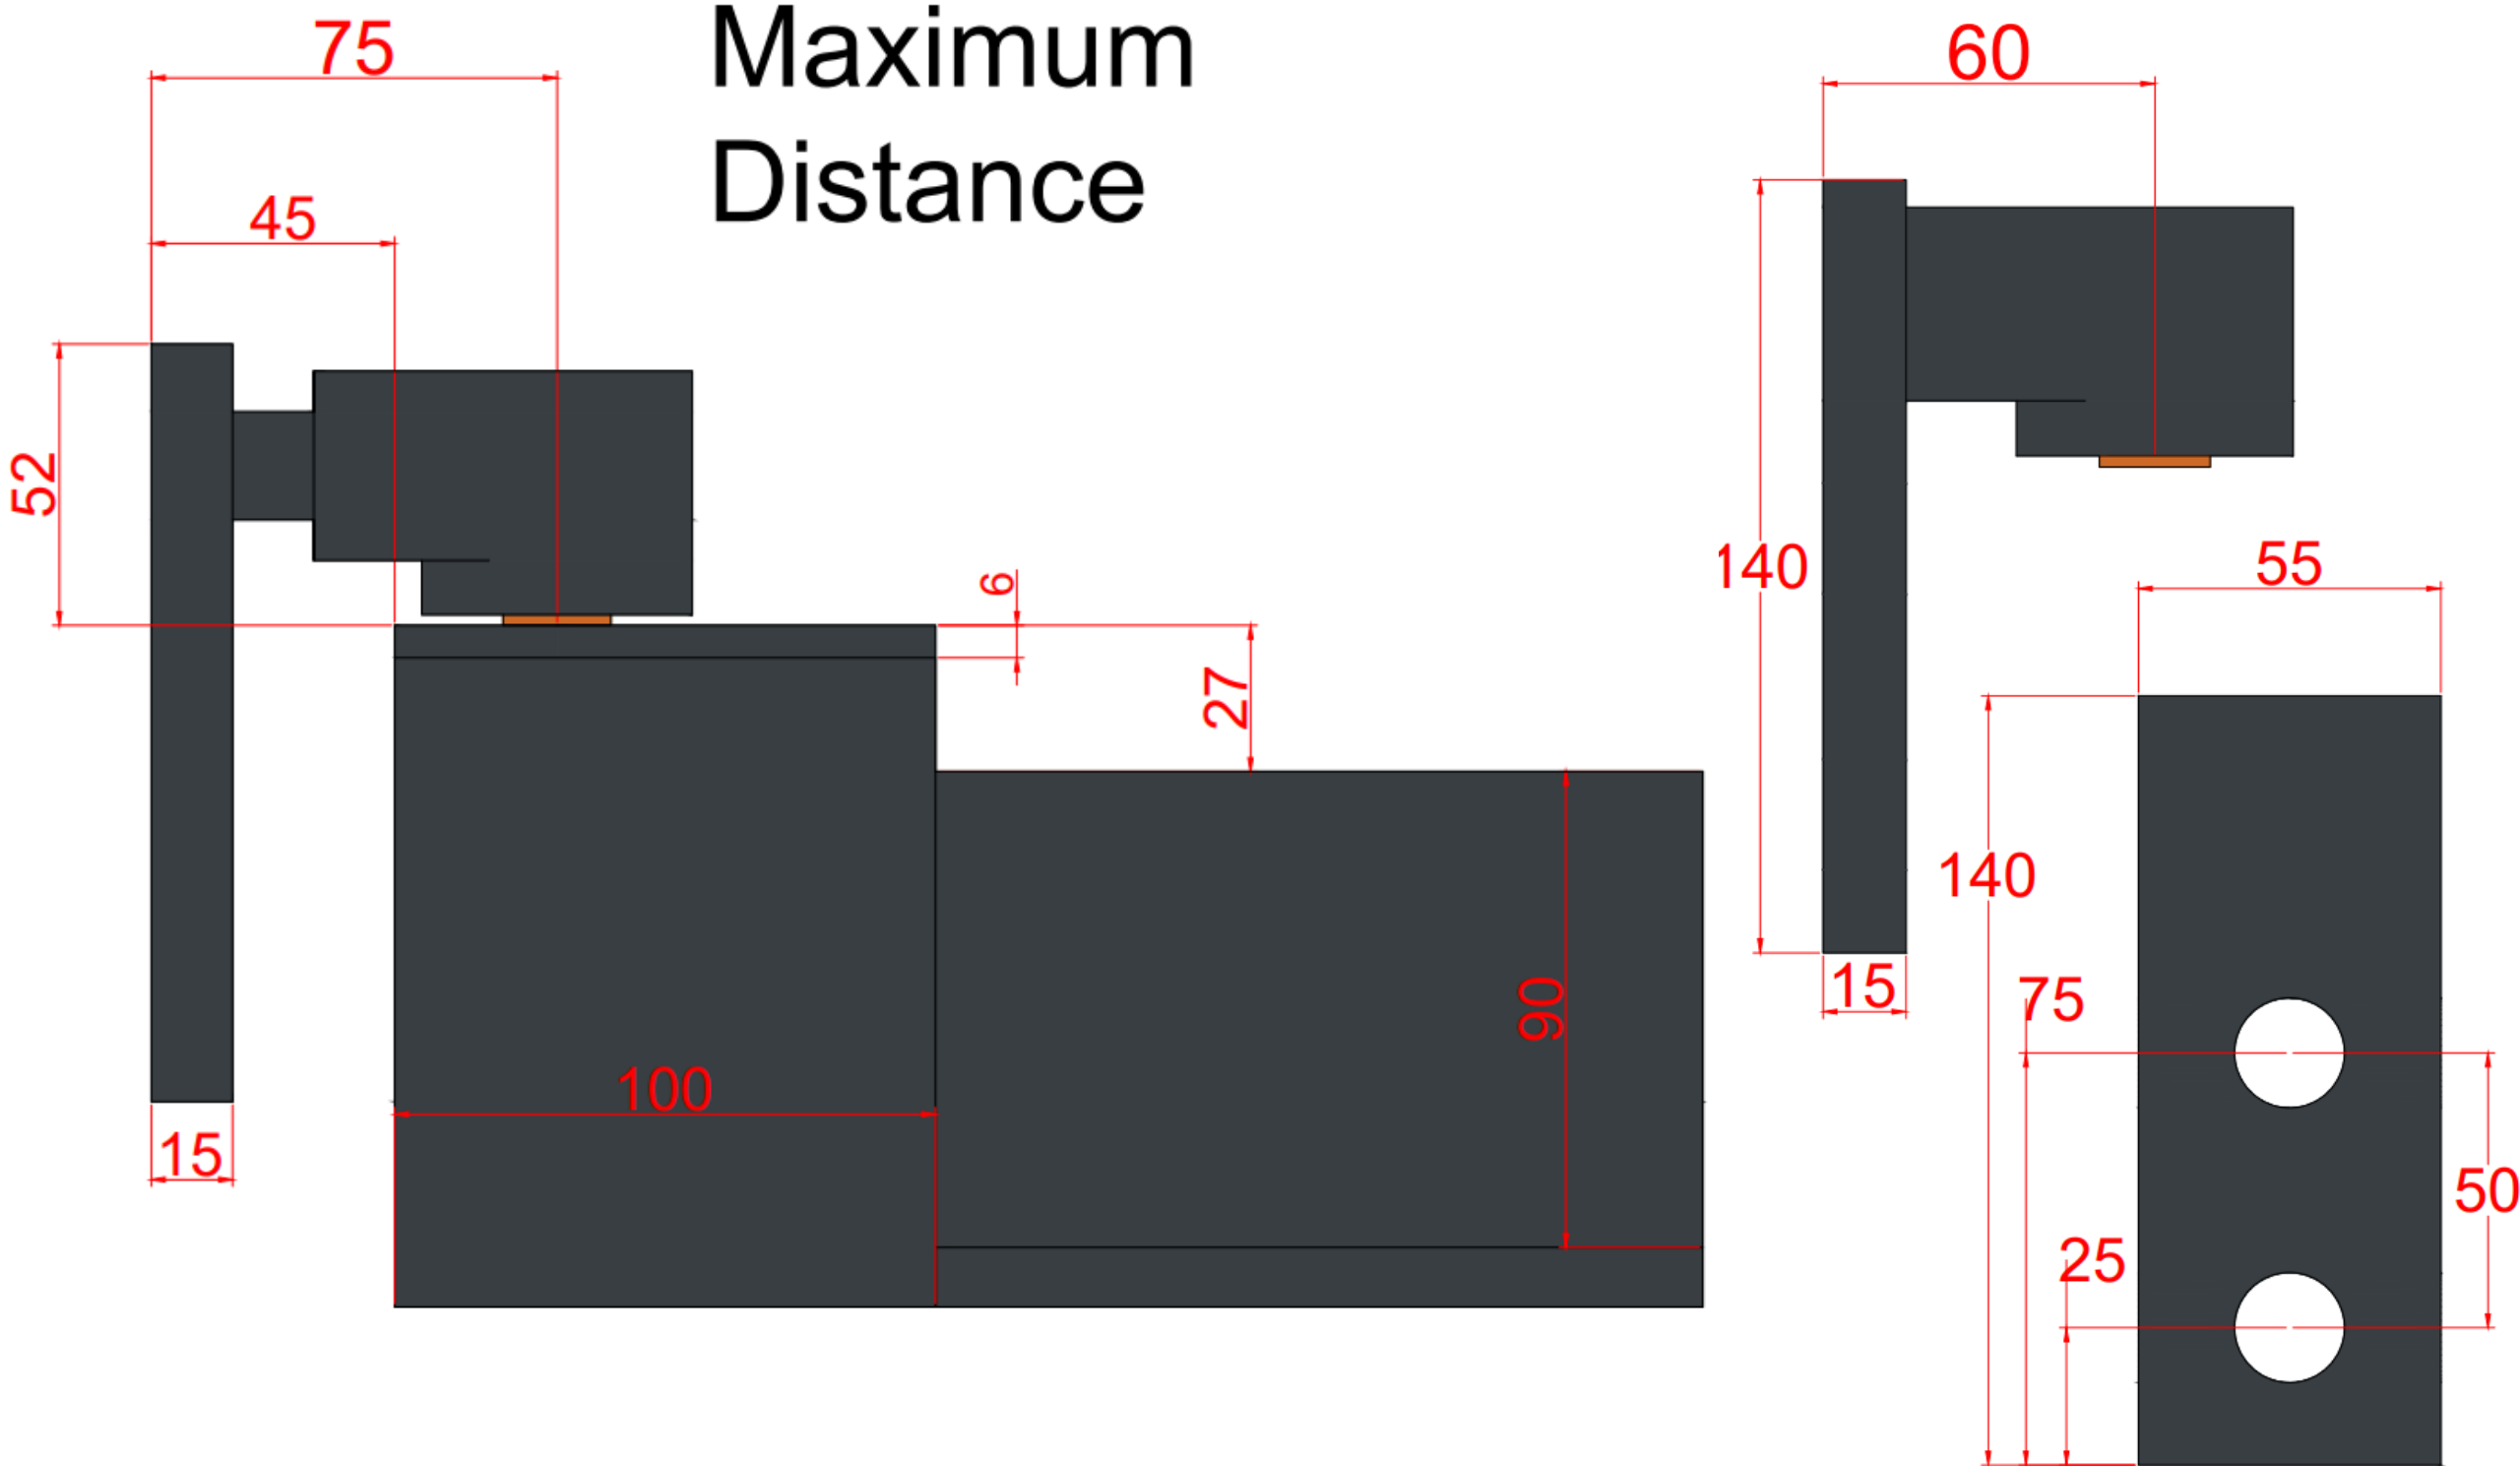

Hinge Specs for Edge Swing Range

Minimum Distance

Maximum Distance

Optional:

Wrap-around Hinge for flat topped finish

Lockable Drop Bolt

Included:

Ground Stop