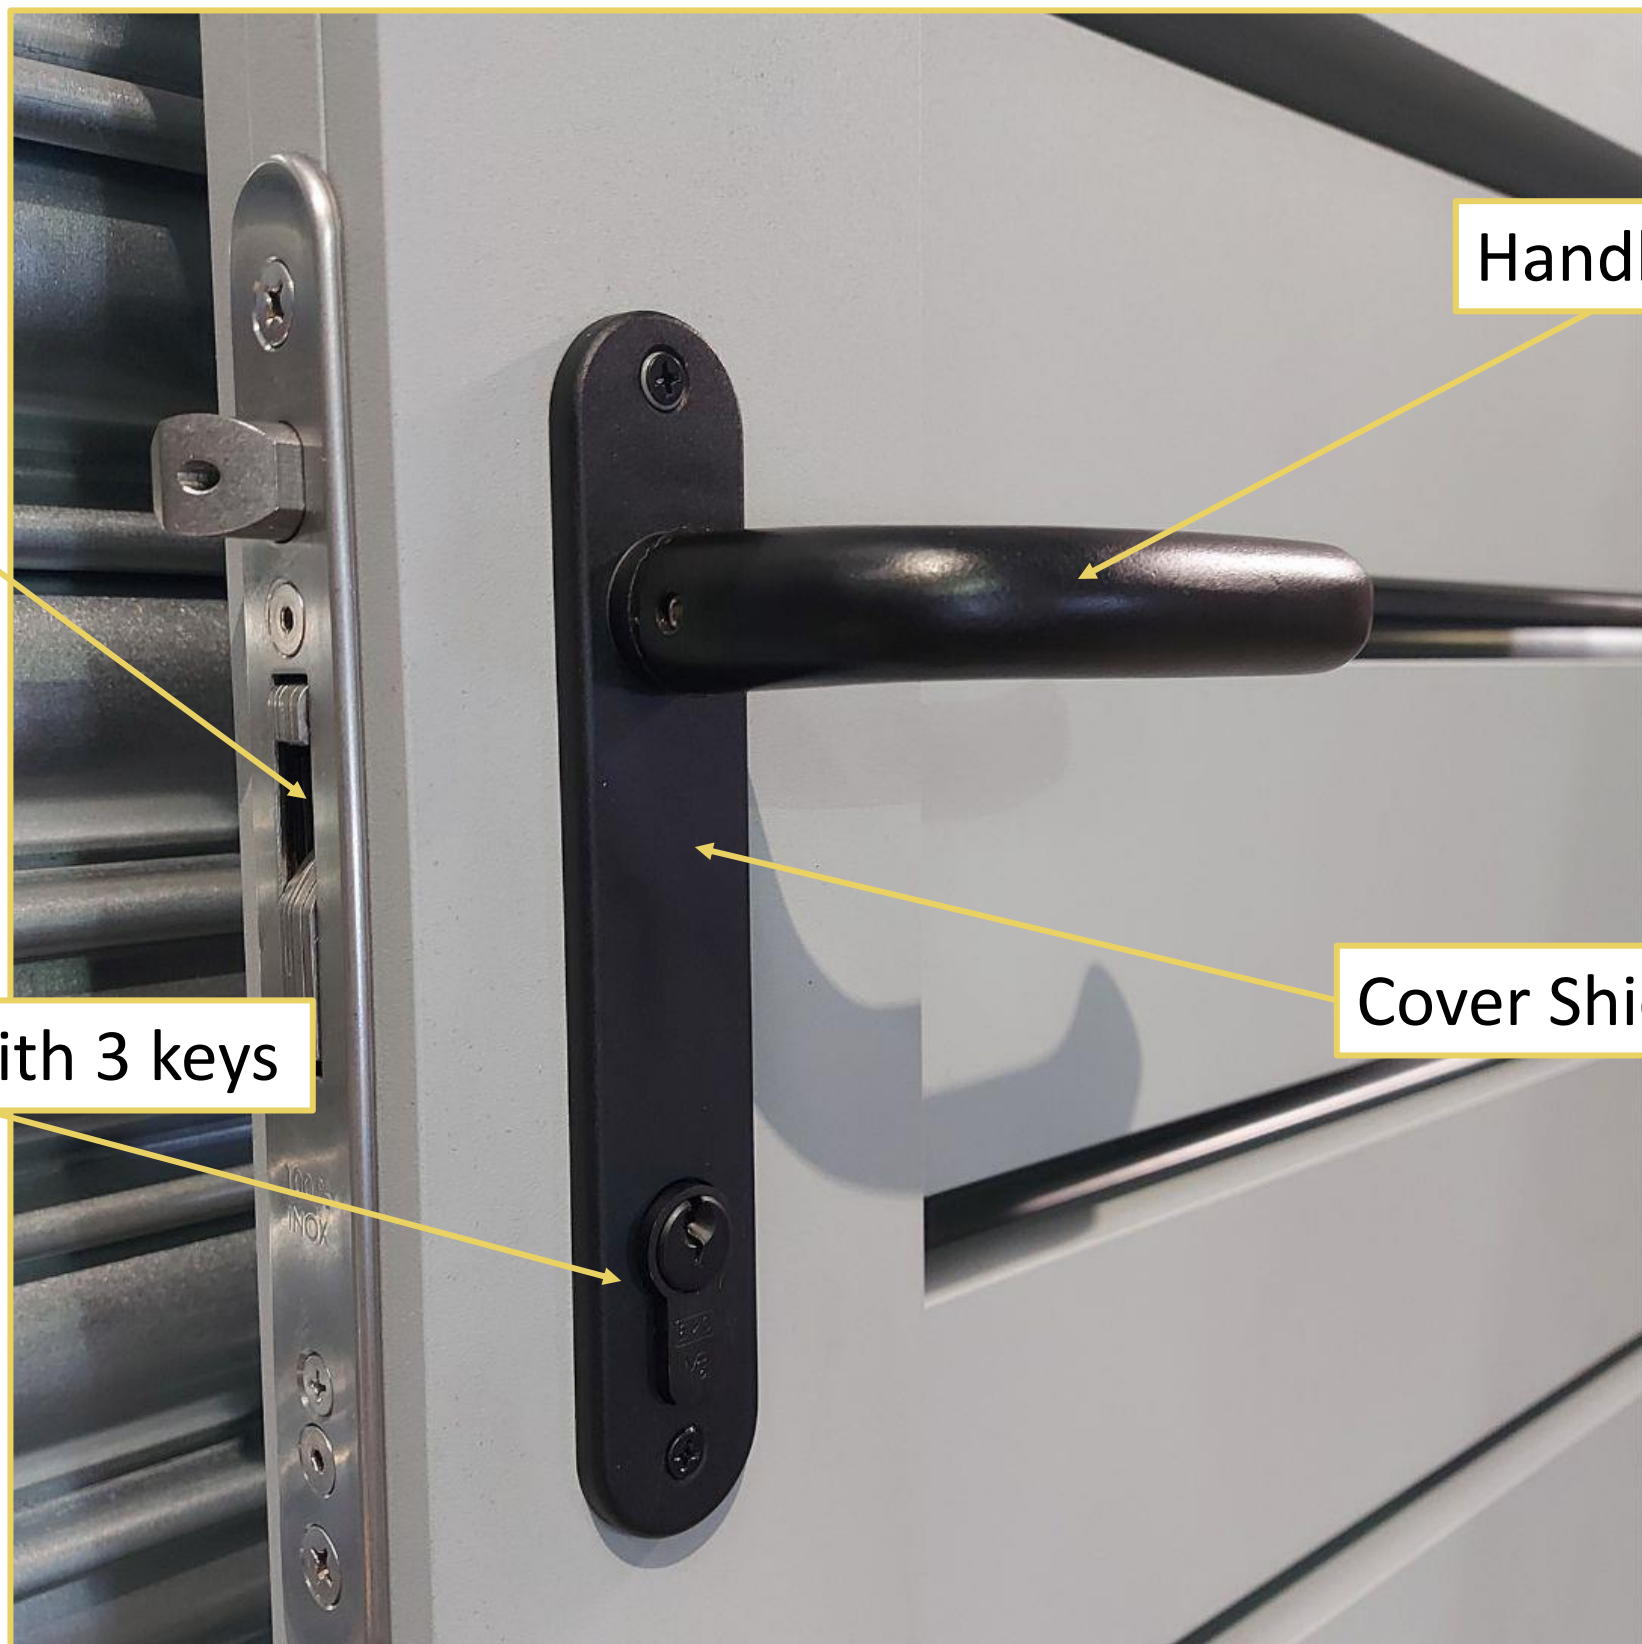

Hinge Specs for Edge Swing Range

Minimum Distance

Maximum Distance

Optional:

Wrap-around Hinge for flat topped finish

Lockable Drop Bolt

Included:

Ground Stop