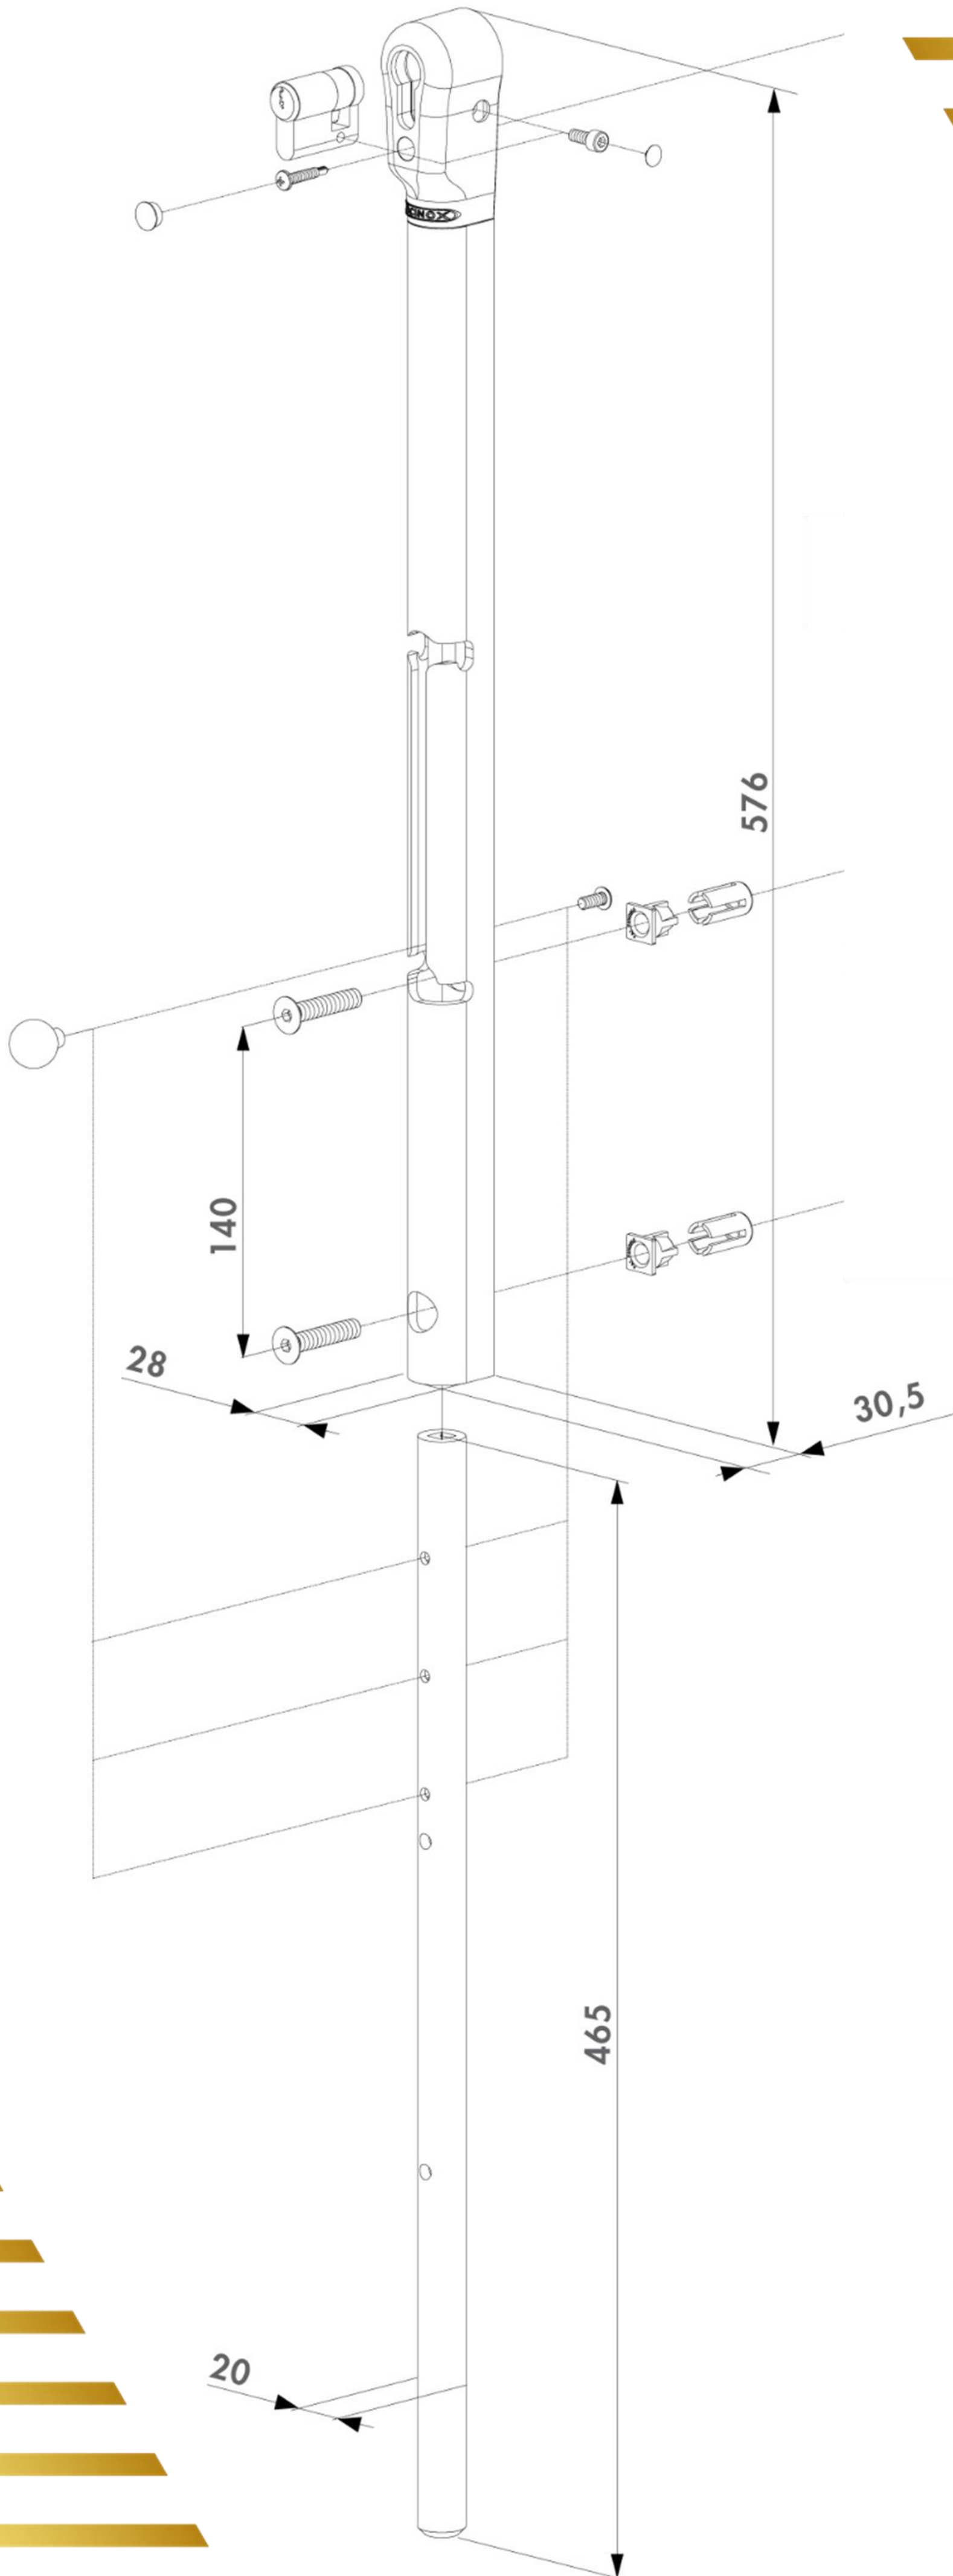

Hinge Specs for Edge Swing Range

Minimum Distance

Maximum Distance

Optional:

Wrap-around Hinge for flat topped finish

Lockable Drop Bolt

Included:

Ground Stop